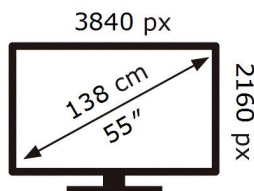

QE55Q75BAT

93 kWh/1000h

ABCDEF **G**

161 kWh/1000h

2019/2013