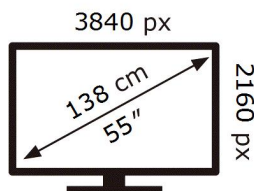

UE55BU8070U

93 kWh/1000h

ABCDEF **G**

130 kWh/1000h

2019/2013