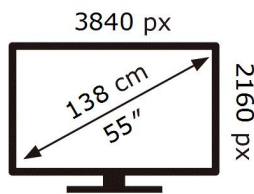

**ENERG**

**SAMSUNG**

QE55QN92AAT

**84** kWh/1000h

ABCDEF **G**

**165** kWh/1000h

2019/2013