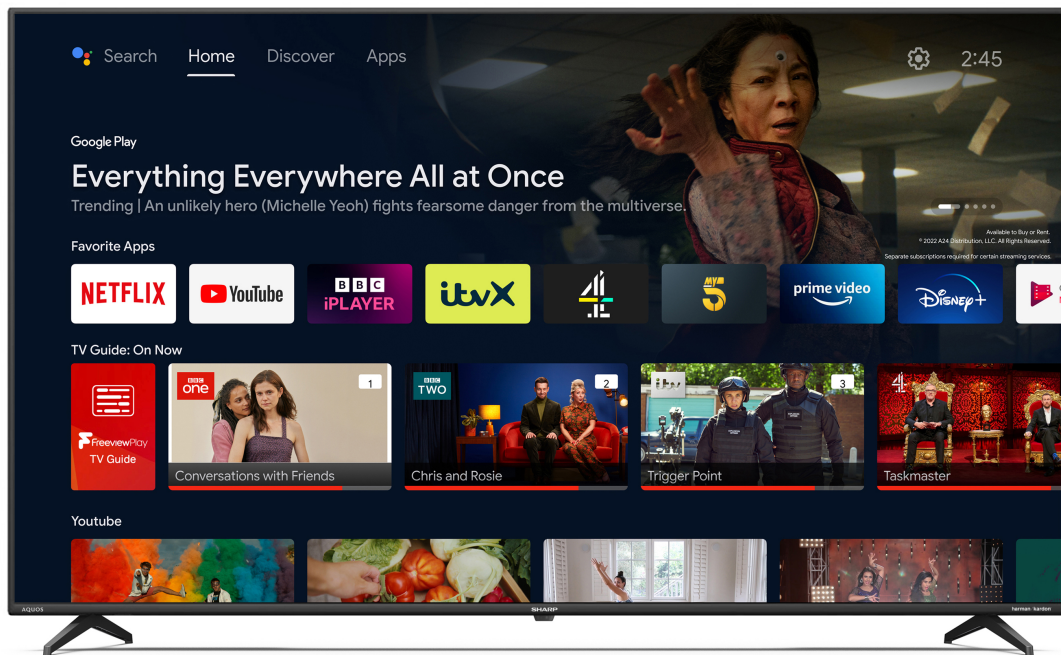

# 70" 4K ULTRA HD ANDROID TV™

The 70FN2KA is a 4K Ultra High Definition LED Android TV™ with exceptional multimedia functionality.

android tv

harman kardon

Dolby Vision

HDR  
HIGH DYNAMIC RANGE

Active motion  
800