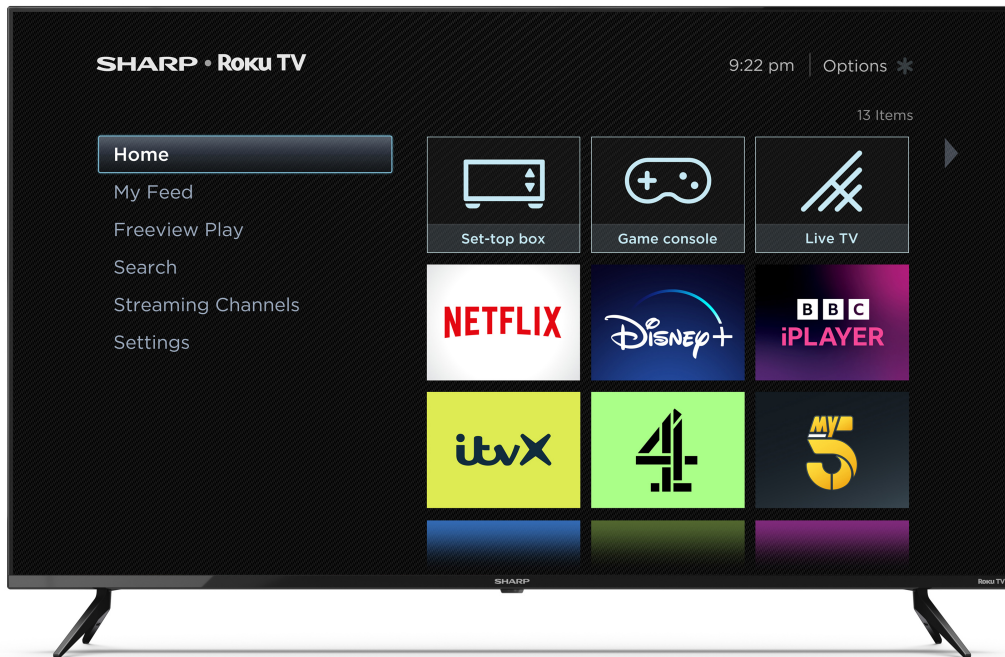

# 50" 4K ULTRA HD SHARP ROKU TV

The 50FJ2K is a 4K Ultra High Definition Frameless LED Sharp Roku TV with exceptional multimedia functionality.

## HIGHLIGHTS

- Dolby Vision™ - cinema-inspired HDR
- AV1 codec for the highest streaming picture quality
- HDMI 2.1 with eARC
- Simple home screen
- Easy-to-use remote
- HD Tuner DVB-T/T2 (MPEG4 + 10-bit HEVC/H.265)