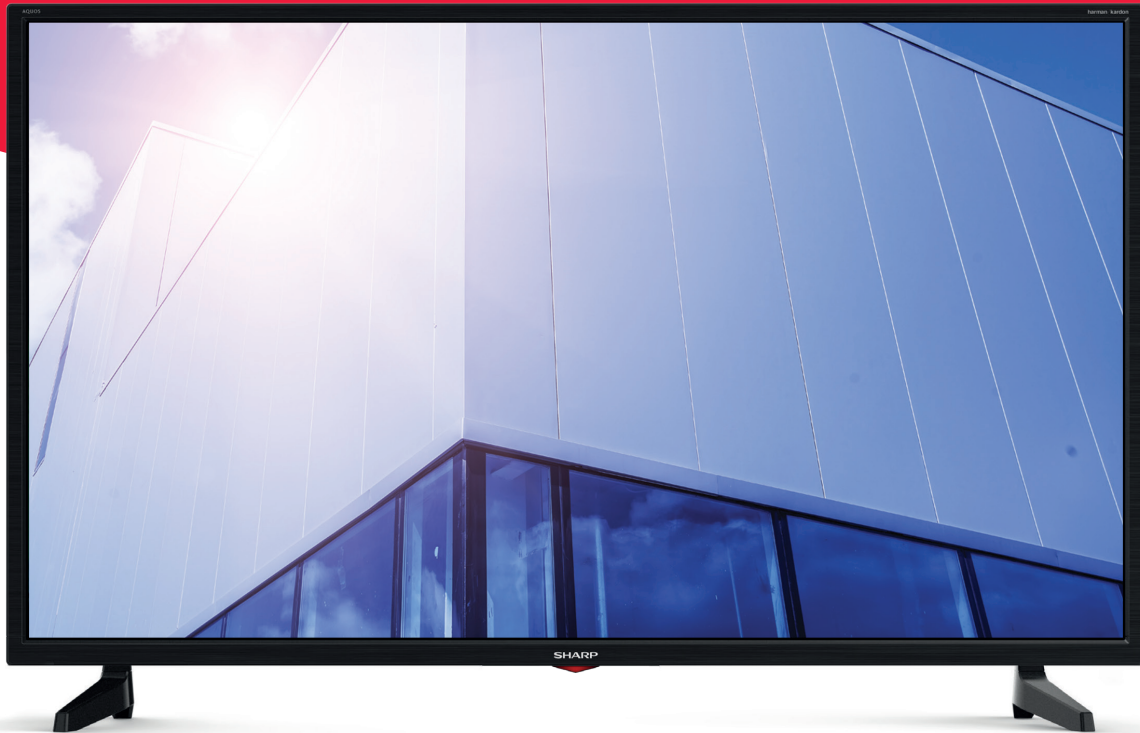

# 40BF3E

Ref: 2T-C40BF3EE2NB

## 40" FULL HD

The **40BF3E** is a Full HD LED TV with exceptional picture quality.

### Highlights

FULL HD TV

SCREEN SIZE 102 cm (40")

HARMAN/KARDON SPEAKER SYSTEM

3 HDMI INPUTS

2 USB FOR MULTIMEDIA PLAYBACK

HD TUNER DVB-T/T2/C/S/S2 (MPEG4 + HEVC/H.265)

SOUND SYSTEM BY