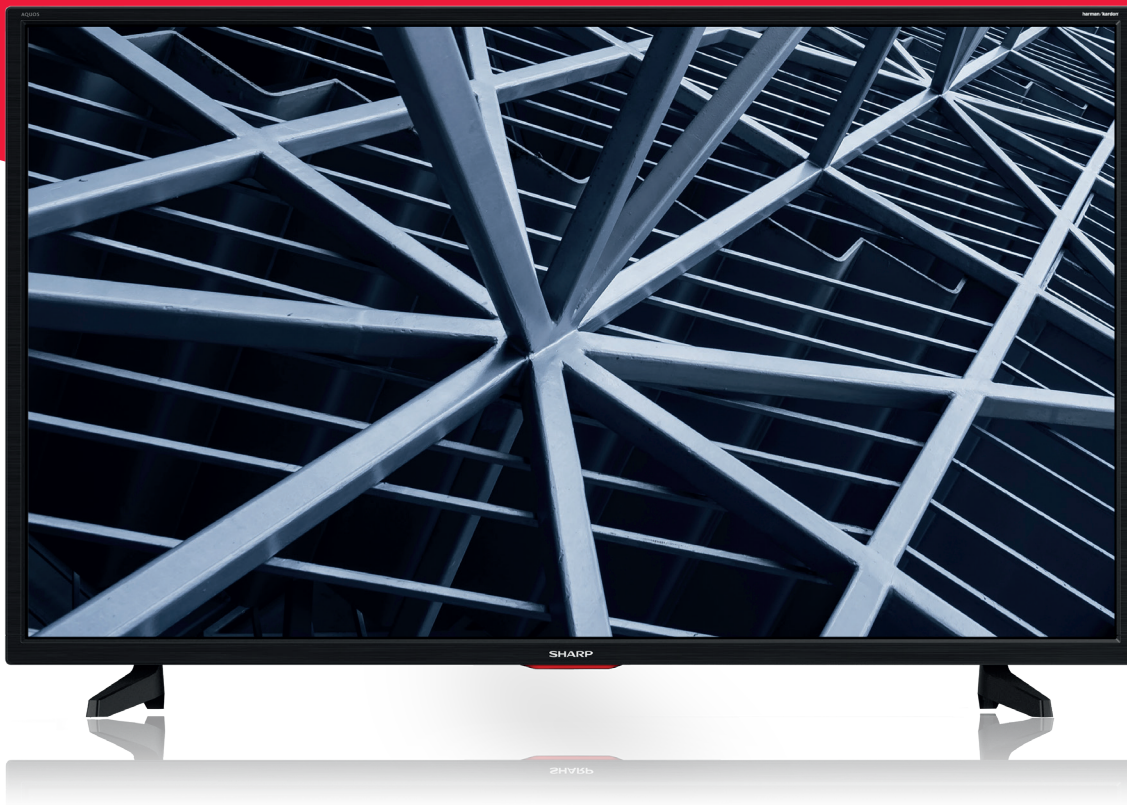

32CB5E

Ref: 1T-C32CB5EE2NB

32" HD READY

The **32CB5E** is a HD Ready LED TV with exceptional picture quality.

Highlights

HD READY TV

SCREEN SIZE 81 cm (32")

HARMAN/KARDON SPEAKER SYSTEM

3 HDMI INPUTS

2 USB FOR MULTIMEDIA PLAYBACK

HD TUNER DVB-T/T2/C/S/S2 (MPEG4 + HEVC/H.265 (10-bit))

SOUND SYSTEM BY

harman/kardon

With 3 HDMI ports, you can connect to your Satellite box, games console, Blu-Ray player or any other HDMI equipped device. The USB port allows you to enjoy your music, movies or photos from a USB memory key.

Sharpconsumer.eu | [#sharpeurope_official](https://twitter.com/sharpeurope_official)

SHARP
Be Original.

DISPLAY

Diagonal screen size cm / inch	81/32
Panel resolution	1366x768
Active motion	100
Backlight	D-LED
Dynamic contrast	1 000 000:1