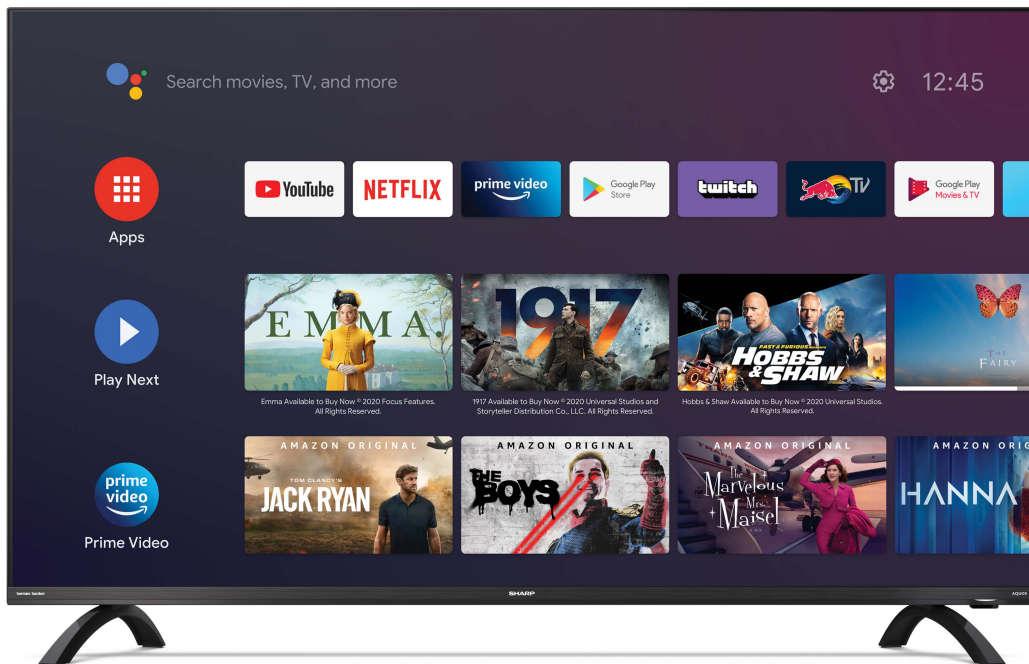

50DL3EA
Ref: 4T-C50DL3EL2AB

50" 4K ULTRA HD ANDROID TV™

The 50DL3EA is a 4K Ultra High Definition Frameless LED Android TV™ with exceptional multimedia functionality.

HIGHLIGHTS

- 4K Ultra HD Android TV™
- HDR (High Dynamic Range)
- Screen Size 126 cm (50")
- HARMAN/KARDON® Speaker System
- The Google Assistant
- Chromecast Built-in
- Bluetooth®
- UHD Tuner DVB-T/T2/C/S/S2 (MPEG4 + HEVC/H.265 (10-bit))

Android Smart Ultra HD 50DL3EA provides a wide range of connection possibilities.

Android TV™ provides customers with a modern and intuitive approach to TV that provides more value than just watching content. It's an all in one, entertainment hub.