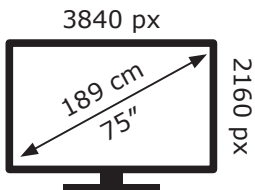

TCL

75C935KX1

170 kWh/1000h

ABCDEF**G**

355 kWh/1000h

TCL

75C935KX1

170 kWh/1000h