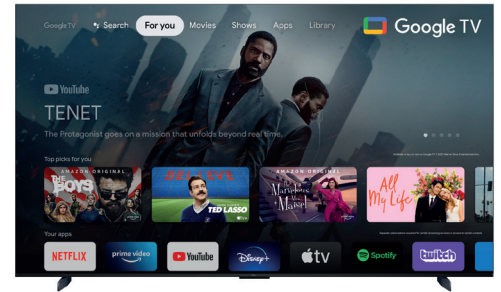

HDR multi-format
Stunning HDR whatever the source

Game Master PRO 3.0
Play like a pro !

2.1.2 Onkyo sound with Dolby Atmos
integrated vertical speaker and
subwoofer for immersive cinema
audio experience at home

Entertainment you love.
With a little help from Google

**HANDS-FREE
VOICE CONTROL**

Hands-free Google Assistant
Let your voice be heard

TCL

98QLED780

PICTURE

Screen size (inches/cm)	98 / 248.9
Visible screen size : diagonal(inches/cm)	97.5 / 248
Panel resolution	UHD
Wide color Technology	Quantum Dot
HDR formats	Dolby Vision IQ, HDR10+, HDR10, HLG
HDR brightness	450 nits
Picture Performance Index*	3200
Resolution	3840x2160
Curved / Curvature	-
10 bit panel	Yes
Dynamic contrast	Mega
Picture processing	AI PQ Pro Processor
Ultra AR coating	-
UHD upscaling	UHD Deep Learning AI SR
Color management	WP/20P/CMS, 3D LUT calibration
Digital Noise Reduction	Yes
Film Mode	-