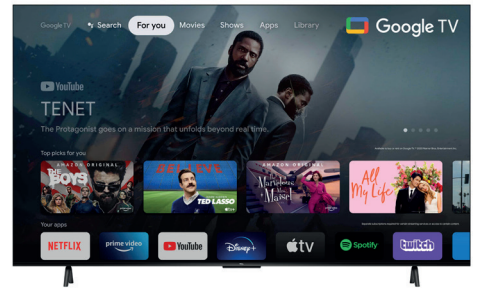

HDR 10

-

Dolby AUDIO

Dolby Audio
delivers rich, clear,
powerful sound in your TV

Google TV

Entertainment you love.
With a little help from Google

Hey Google

Google Assistant
Ask it questions. Tell it to do things.
Control home devices

works with alexa

Alexa
lets your voice control your world

NETFLIX

NETFLIX
now, available in
4K UHD HDR quality

TCL

75P635

DISPLAY

Screen size (inches/cm)	75 / 190.5
Visible screen size : diagonal(inches/cm)	74.5 / 189
Panel resolution	UHD
Wide color Technology	Dynamic color
HDR (High Dynamic Range)	Yes
HDR formats	HDR10, PQ10, HLG
HDR brightness	-
Picture Performance Index*	2000
Resolution	3840x2160
Curved / Curvature	-
10 bit panel	Yes
Dynamic contrast	Mega
Picture processing	IPQ 2.0 Engine
Dimming	Yes
Ultra AR coating	-
UHD upscaling	UHD AI Super Resolution
Color management	20P & 2P calibration
Digital Noise Reduction	Yes
Film Mode	Yes